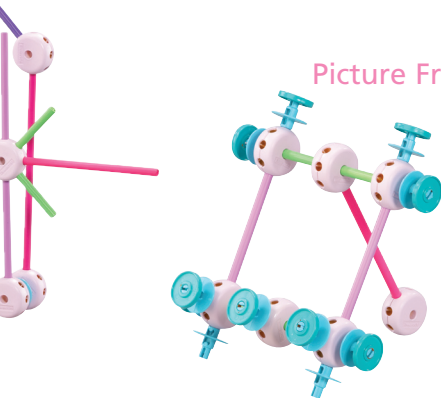

AGES 3+

30207

INCLUDES:

Includes 98 rods, 44 spools, 30 connectors, 24 washers, 4 elbows, 1 one-meter string and design guide.

200 PIECE SET

Butterfly

Flamingo

Picture Frame