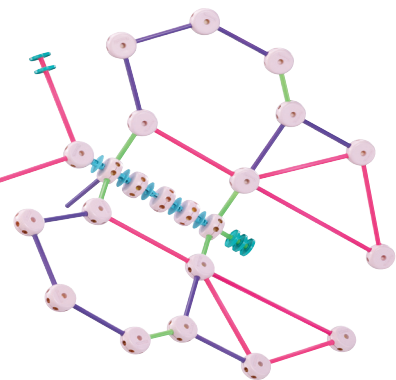

AGES 3+

30207

INCLUDES:

Includes 98 rods, 44 spools, 30 connectors, 24 washers, 4 elbows, 1 one-meter string and design guide.

200 PIECE SET

Butterfly

Flamingo

Picture Frame