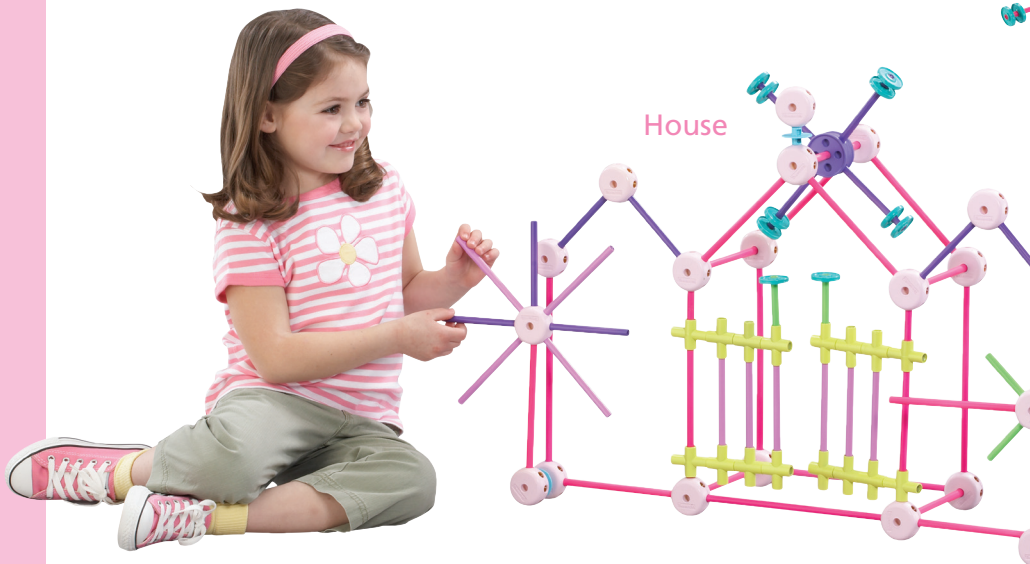

Pink, purple and green pieces for garden and house creations!

**200
durable
plastic
pieces!**

Designed especially for girls!

WARNING:

CHOKING HAZARD - Small parts.
Not for children under 3 years.

believe in PLAY[™]

AGES 3+

30207

INCLUDES:

Includes 98 rods, 44 spools, 30 connectors, 24 washers, 4 elbows, 1 one-meter string and design guide.

200 PIECE SET

Butterfly

Flamingo

Picture Frame