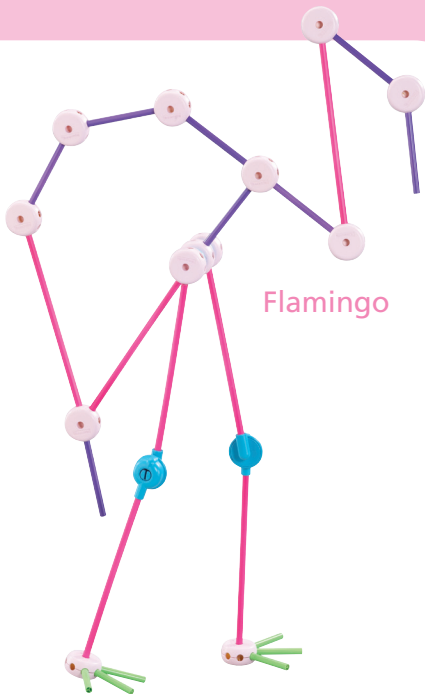

AGES 3+

30207

INCLUDES:

Includes 98 rods, 44 spools, 30 connectors, 24 washers, 4 elbows, 1 one-meter string and design guide.

200 PIECE SET

Butterfly

Flamingo

Picture Frame